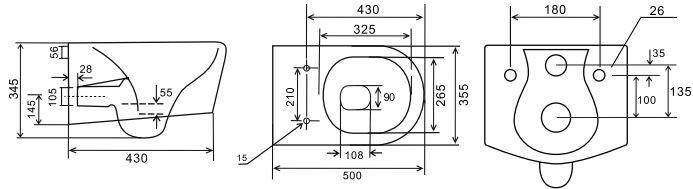

300/T/028-00-00

SELENE

Wall-hung toilet bowls LATONA • SELENE • TEJA

- intended for the pre-wall installation systems
- rimless toilet bowls
- aesthetic and easy to clean
- with dedicated toilet slow-close seats
- toilet seat with antibacterial coating
- easy toilet seat take-out function